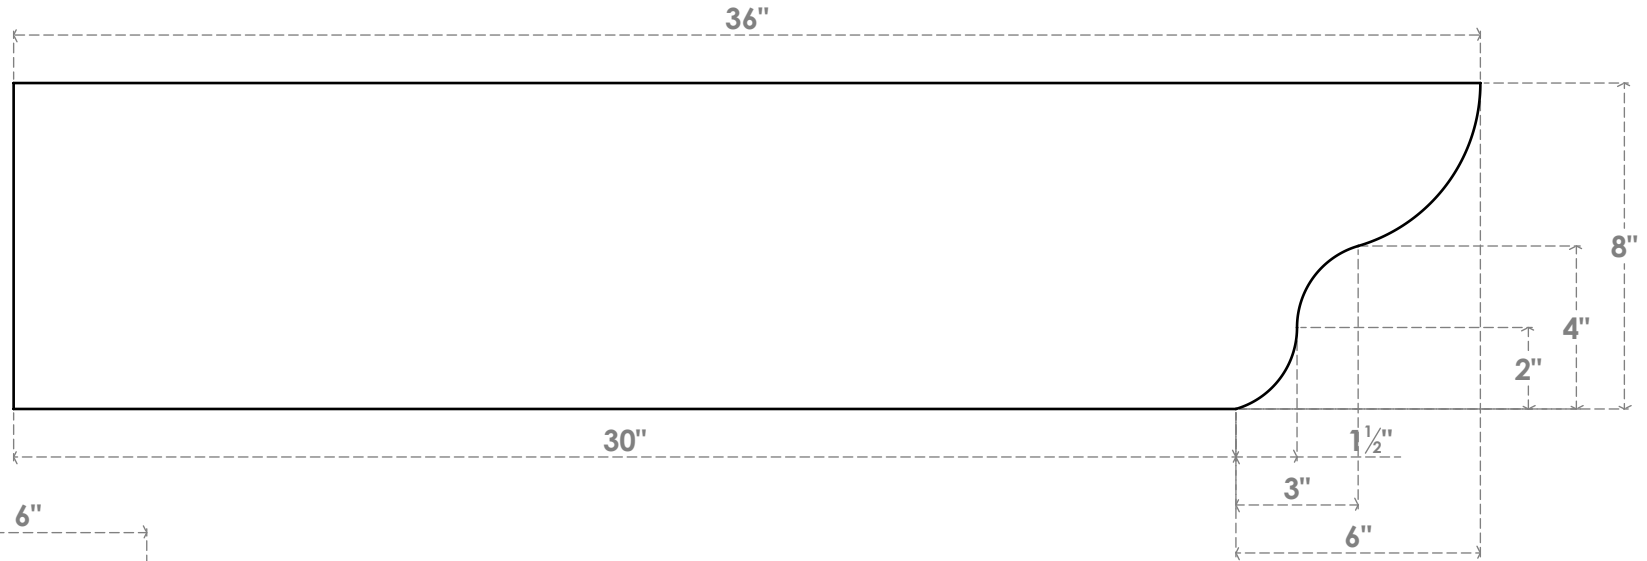

RFTP06X08X36GRN

6"W X 8"H X 36"L GREENSBORO ARCHITECTURAL GRADE PVC RAFTER TAIL

SIDE PROFILE

FRONT PROFILE

ISOMETRIC

EKENA MILLWORK
 2300 WEST MAIN ST.
 CLARKSVILLE, TX 75426
 TOLL FREE: 866-607-0453
 WWW.EKENAMILLWORK.COM