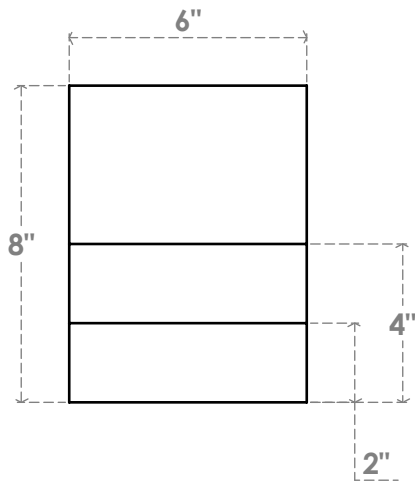

RFTP06X08X36GRN

6"W X 8"H X 36"L GREENSBORO ARCHITECTURAL GRADE PVC RAFTER TAIL

SIDE PROFILE

FRONT PROFILE

ISOMETRIC

EKENA MILLWORK
 2300 WEST MAIN ST.
 CLARKSVILLE, TX 75426
 TOLL FREE: 866-607-0453
 WWW.EKENAMILLWORK.COM

NOTES

1. INSTALLATION TO BE COMPLETED IN ACCORDANCE WITH MANUFACTURER'S SPECIFICATIONS.
2. DRAWING MAY NOT BE TO SCALE
3. THIS DRAWING IS INTENDED FOR DESIGN AND PLANNING PURPOSES ONLY.
4. ALL INFORMATION CONTAINED HEREIN WAS CURRENT AT THE TIME OF DEVELOPMENT BUT MUST BE REVIEWED AND APPROVED BY THE PRODUCT MANUFACTURER TO BE CONSIDERED ACCURATE.
5. ARCHITECTURAL GRADE PVC PRODUCTS ARE MADE FROM EXPANDED CELLULAR PVC AND COME NATURALLY WHITE BUT MAY BE PAINTED